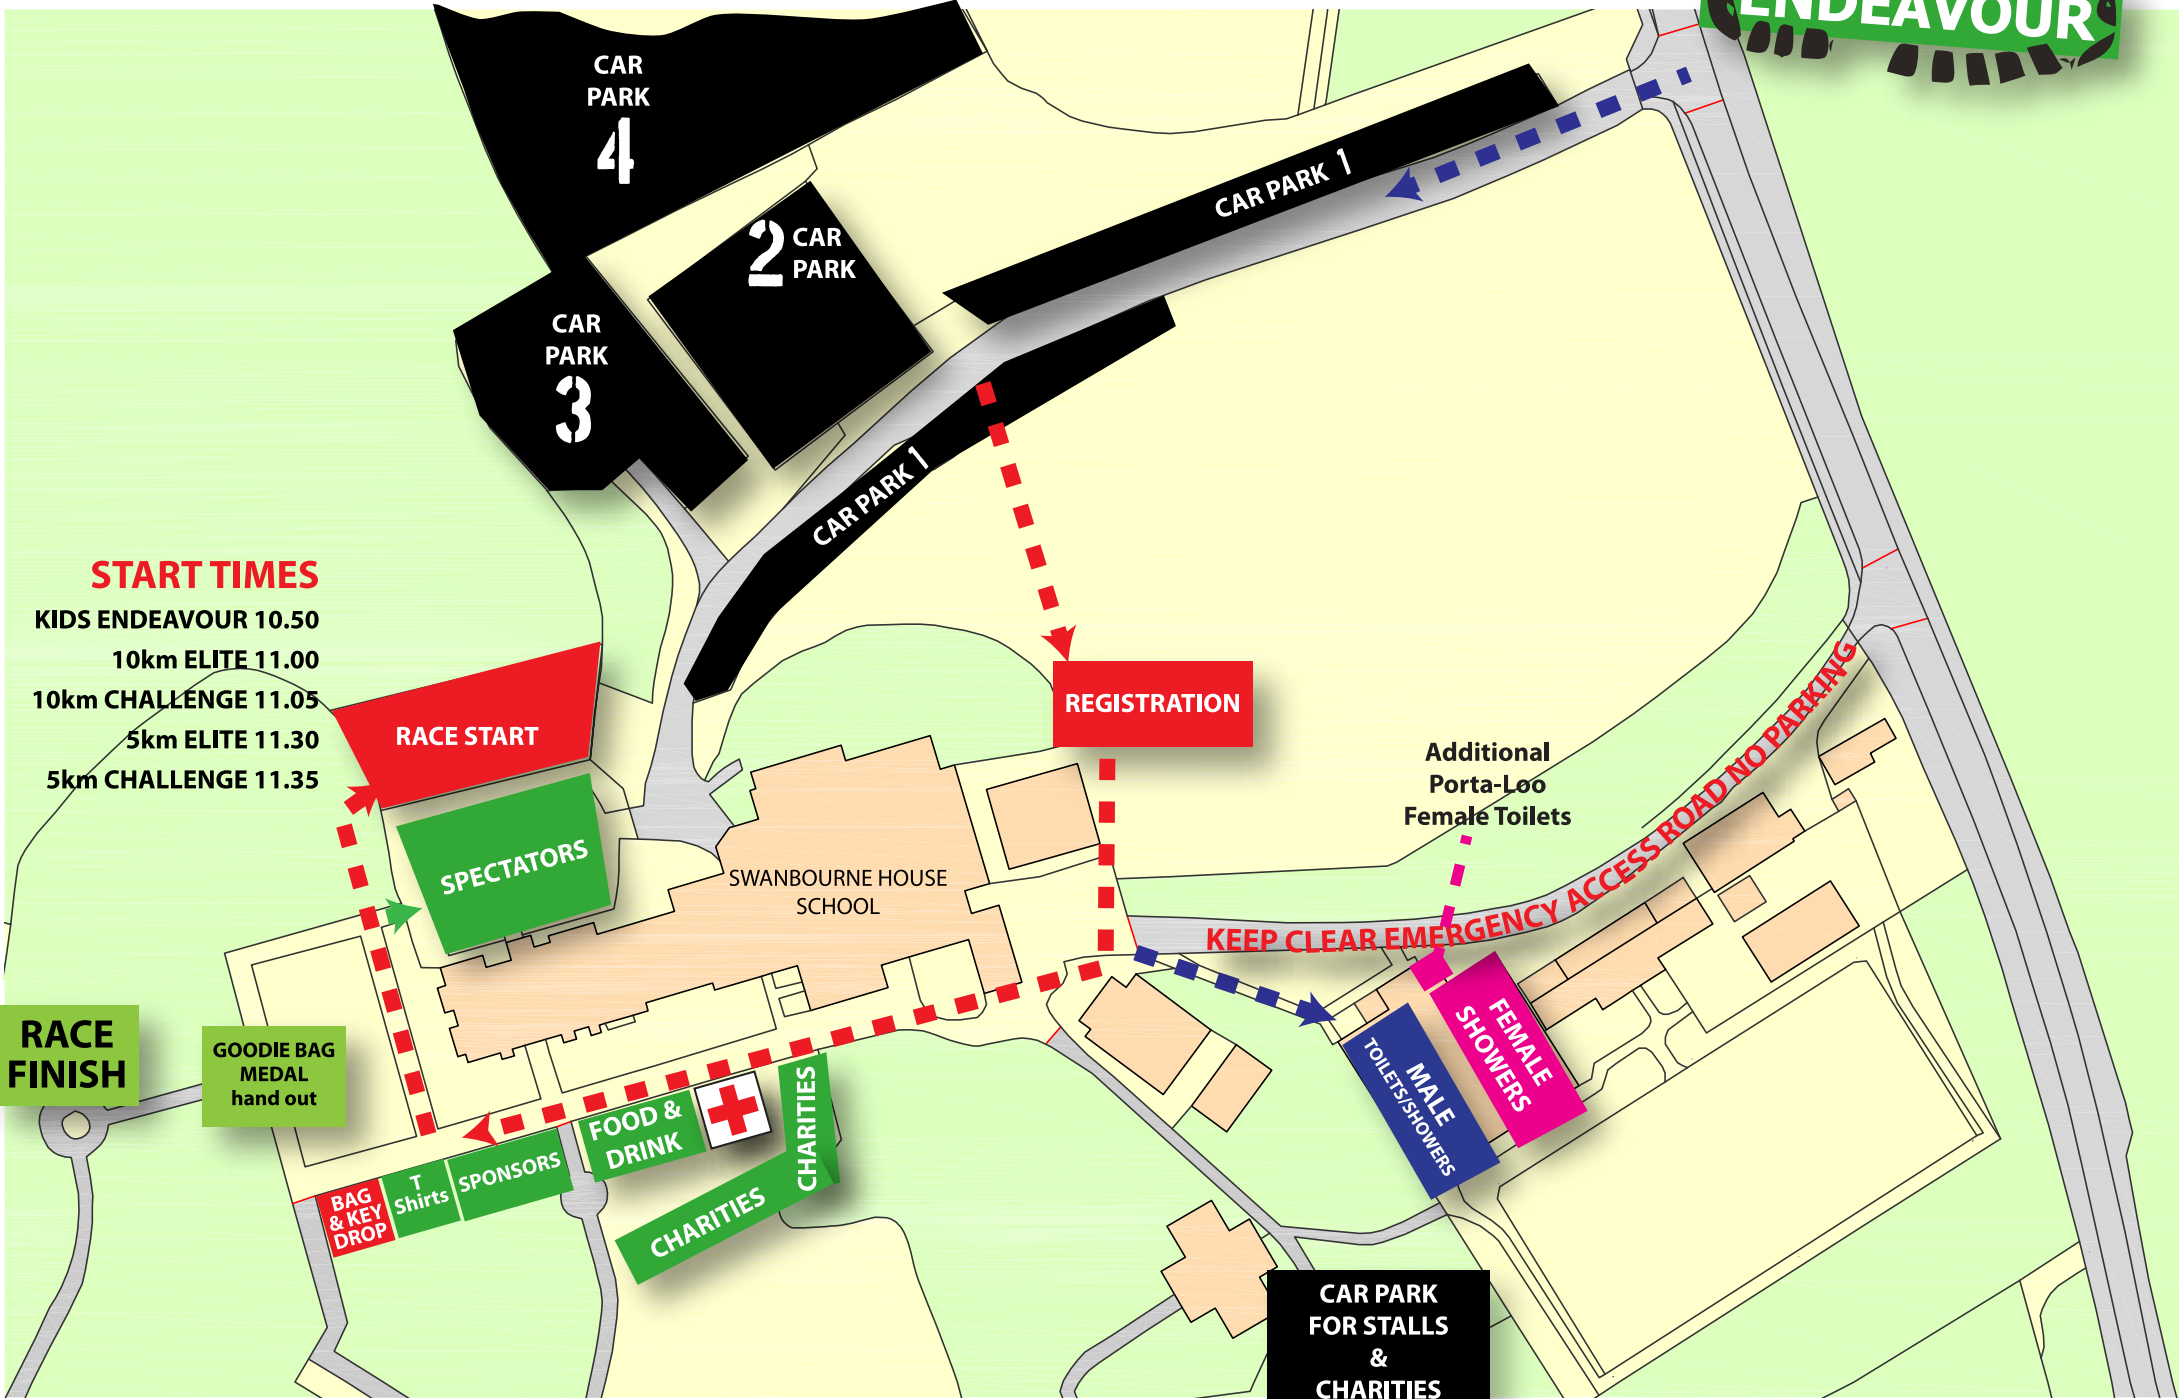

2017 RACE HQ PLAN

START TIMES

- KIDS ENDEAVOUR 10.50
- 10km ELITE 11.00
- 10km CHALLENGE 11.05
- 5km ELITE 11.30
- 5km CHALLENGE 11.35

RACE START

REGISTRATION

Additional
Porta-Loo
Female Toilets

KEEP CLEAR EMERGENCY ACCESS ROAD NO PARKING

RACE FINISH

GOODIE BAG
MEDAL
hand out

BAG
& KEY
DROP

T
Shirts

SPONSORS

FOOD &
DRINK

CHARITIES

CHARITIES

CAR PARK
FOR STALLS
&
CHARITIES

MALE
TOILETS/SHOWERS

FEMALE
SHOWERS

SWANBOURNE HOUSE
SCHOOL

SPECTATORS

CAR
PARK
3

CAR
PARK
2

CAR
PARK
4

CAR PARK 1

CAR PARK 1