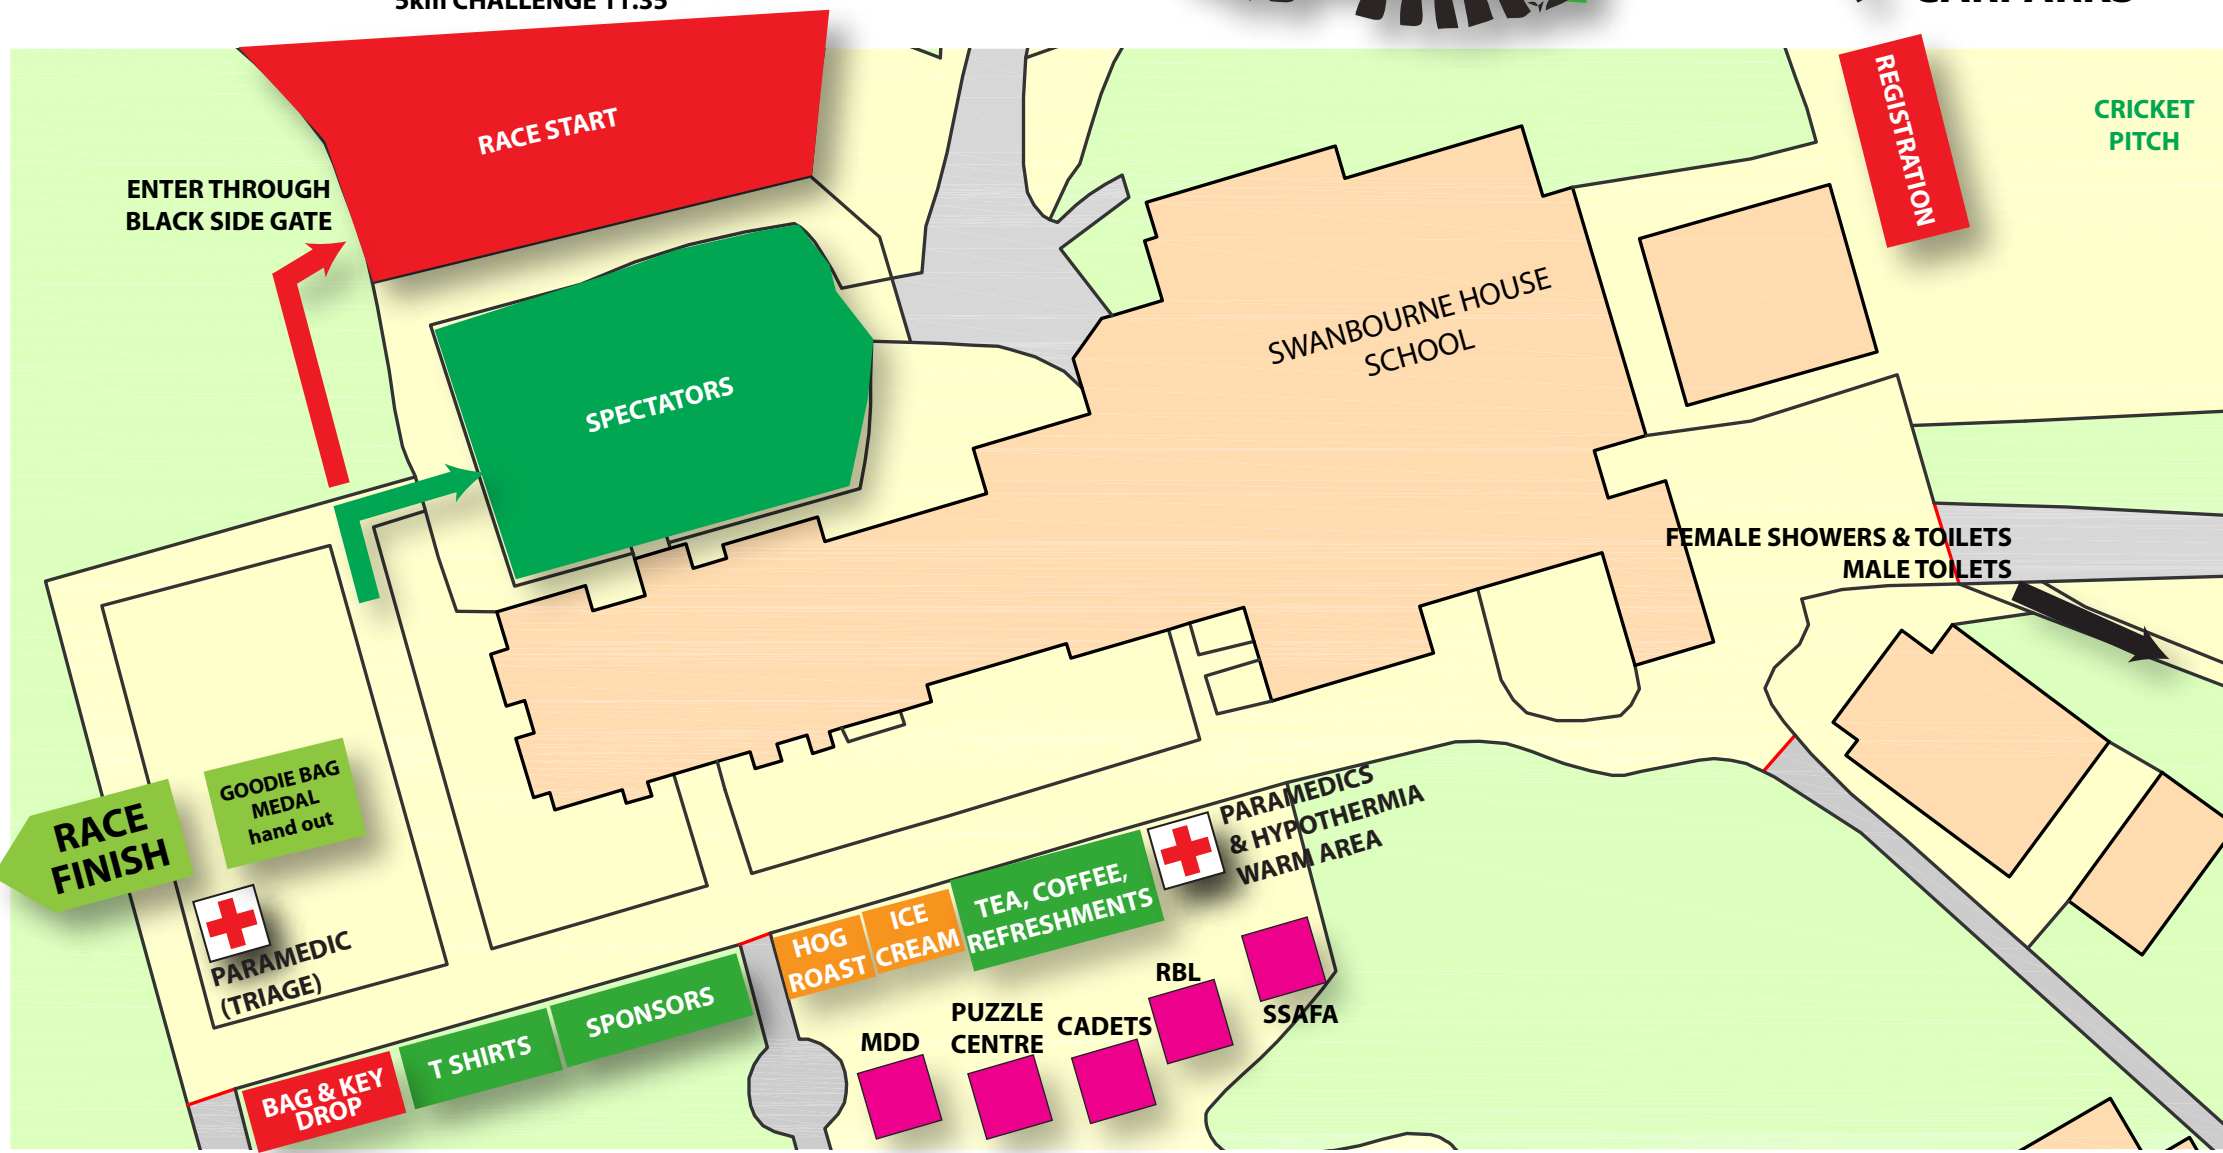

**START TIMES** KIDS ENDEAVOUR 10.50 **START TIMES**  
 10km ELITE 11.00  
 10km CHALLENGE 11.05  
 5km ELITE 11.30  
 5km CHALLENGE 11.35

**CARPARKS**

# 2017 DETAIL SITE PLAN